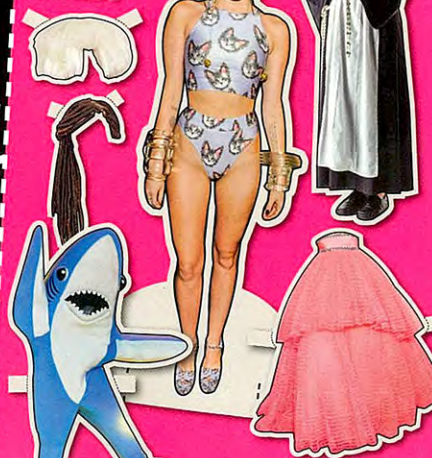

FINALLY, YOUR CHANCE TO DRESS MILEY

ISSUE 16
MARCH 16, 2015
JUST $3.99 (GST)
NZ $4.50 (INC GST)
Barcode: 9 313398 000141
ISSN: 1177-3097